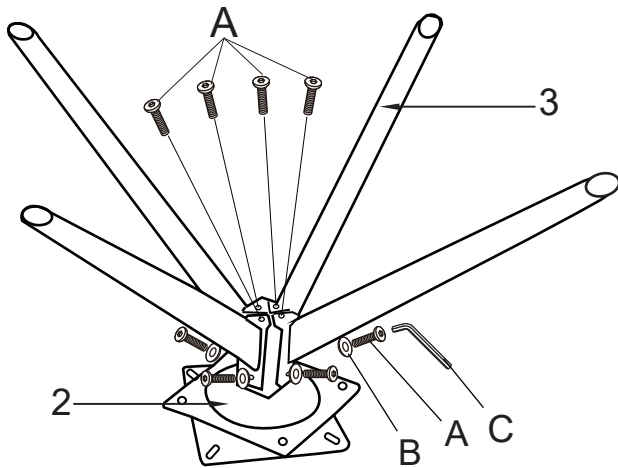

Стул ТВИСТ OS-2354-1

ASSEMBLING INSTRUCTION

1 X1PC

2 X1PC

3 X4PC

A X12PCS

M6*16

B X8PCS

C X1PC

1

3

1